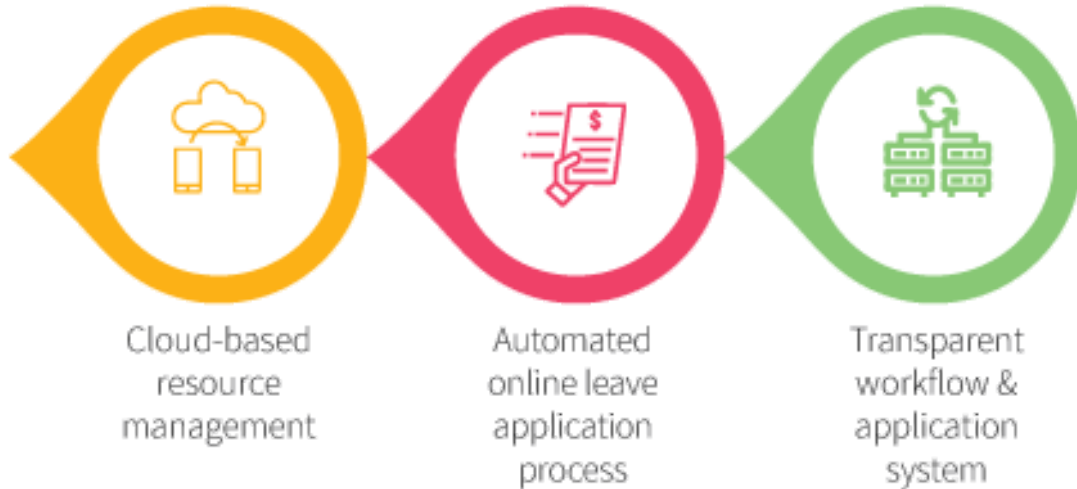

Online Leave Management

ORACLE®
NETSUITE
SuiteCloud Developer
Network

ORACLE
NETSUITE
Solution Provider

Inspirria's NetSuite Online Leave Management Solution has features like Leave Application, Leave Balance, Holiday Master, Team Leave Calendar which can be accessed from anywhere anytime with real time data and offers end-to-end automation of the entire leave process, compressing the leave management cycle and saving clients significant time and cost. It also gives the real time visibility to employee, manager and employee of leave balances. The Built for NetSuite (BFN) solution can be customized to address specific business needs whenever required. With over 10 years of experience in cloud technologies and more than 700 global clients, we can help you deploy the right LMS solution in the cloud.

Built for
ORACLE
NETSUITE

Native SuiteApp

ORACLE
NETSUITE

SuiteCloud Developer
Network

ORACLE
NETSUITE
Solution Provider

Online Leave Management System: Better Resource Management Through Automation The workflow is as follows:

The leave requests are sent to supervisor for approval or rejection in an email. The link on the email routes the supervisor to the record where status can be changed and notes appended. The approved/rejected status is immediately triggered and sent to the requester. List of requests can also be viewed via employee's 'My leave requests' feature.

Some of the key features of online leave management include,

- Generate online leave requests via NetSuite
- Record employee annual leave entitlements and balance leaves
- Automatically generate leave approval requests to designated supervisors
- Manage different leave types and facilitate carry over leaves from one year to the next year
- Login and view status on the 'Employee centre'